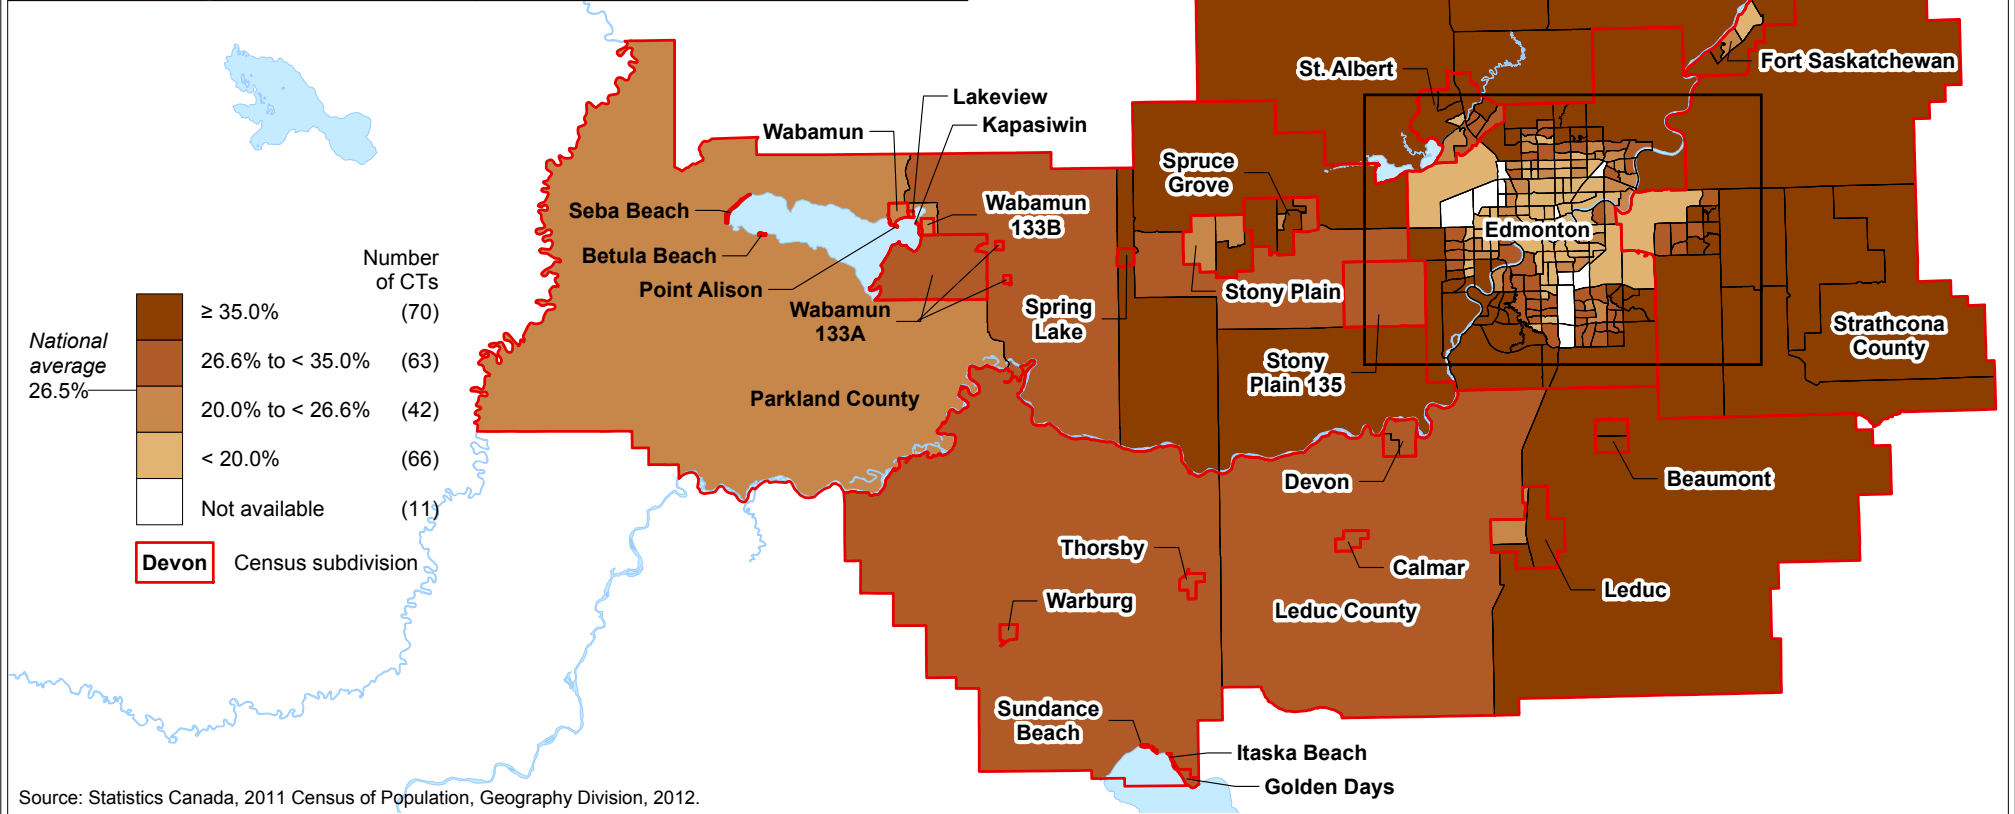

# Edmonton CMA

Percentage of private households containing couples with children aged 24 and under at home in 2011 by 2011 census tract (CT)

Source: Statistics Canada, 2011 Census of Population, Geography Division, 2012.