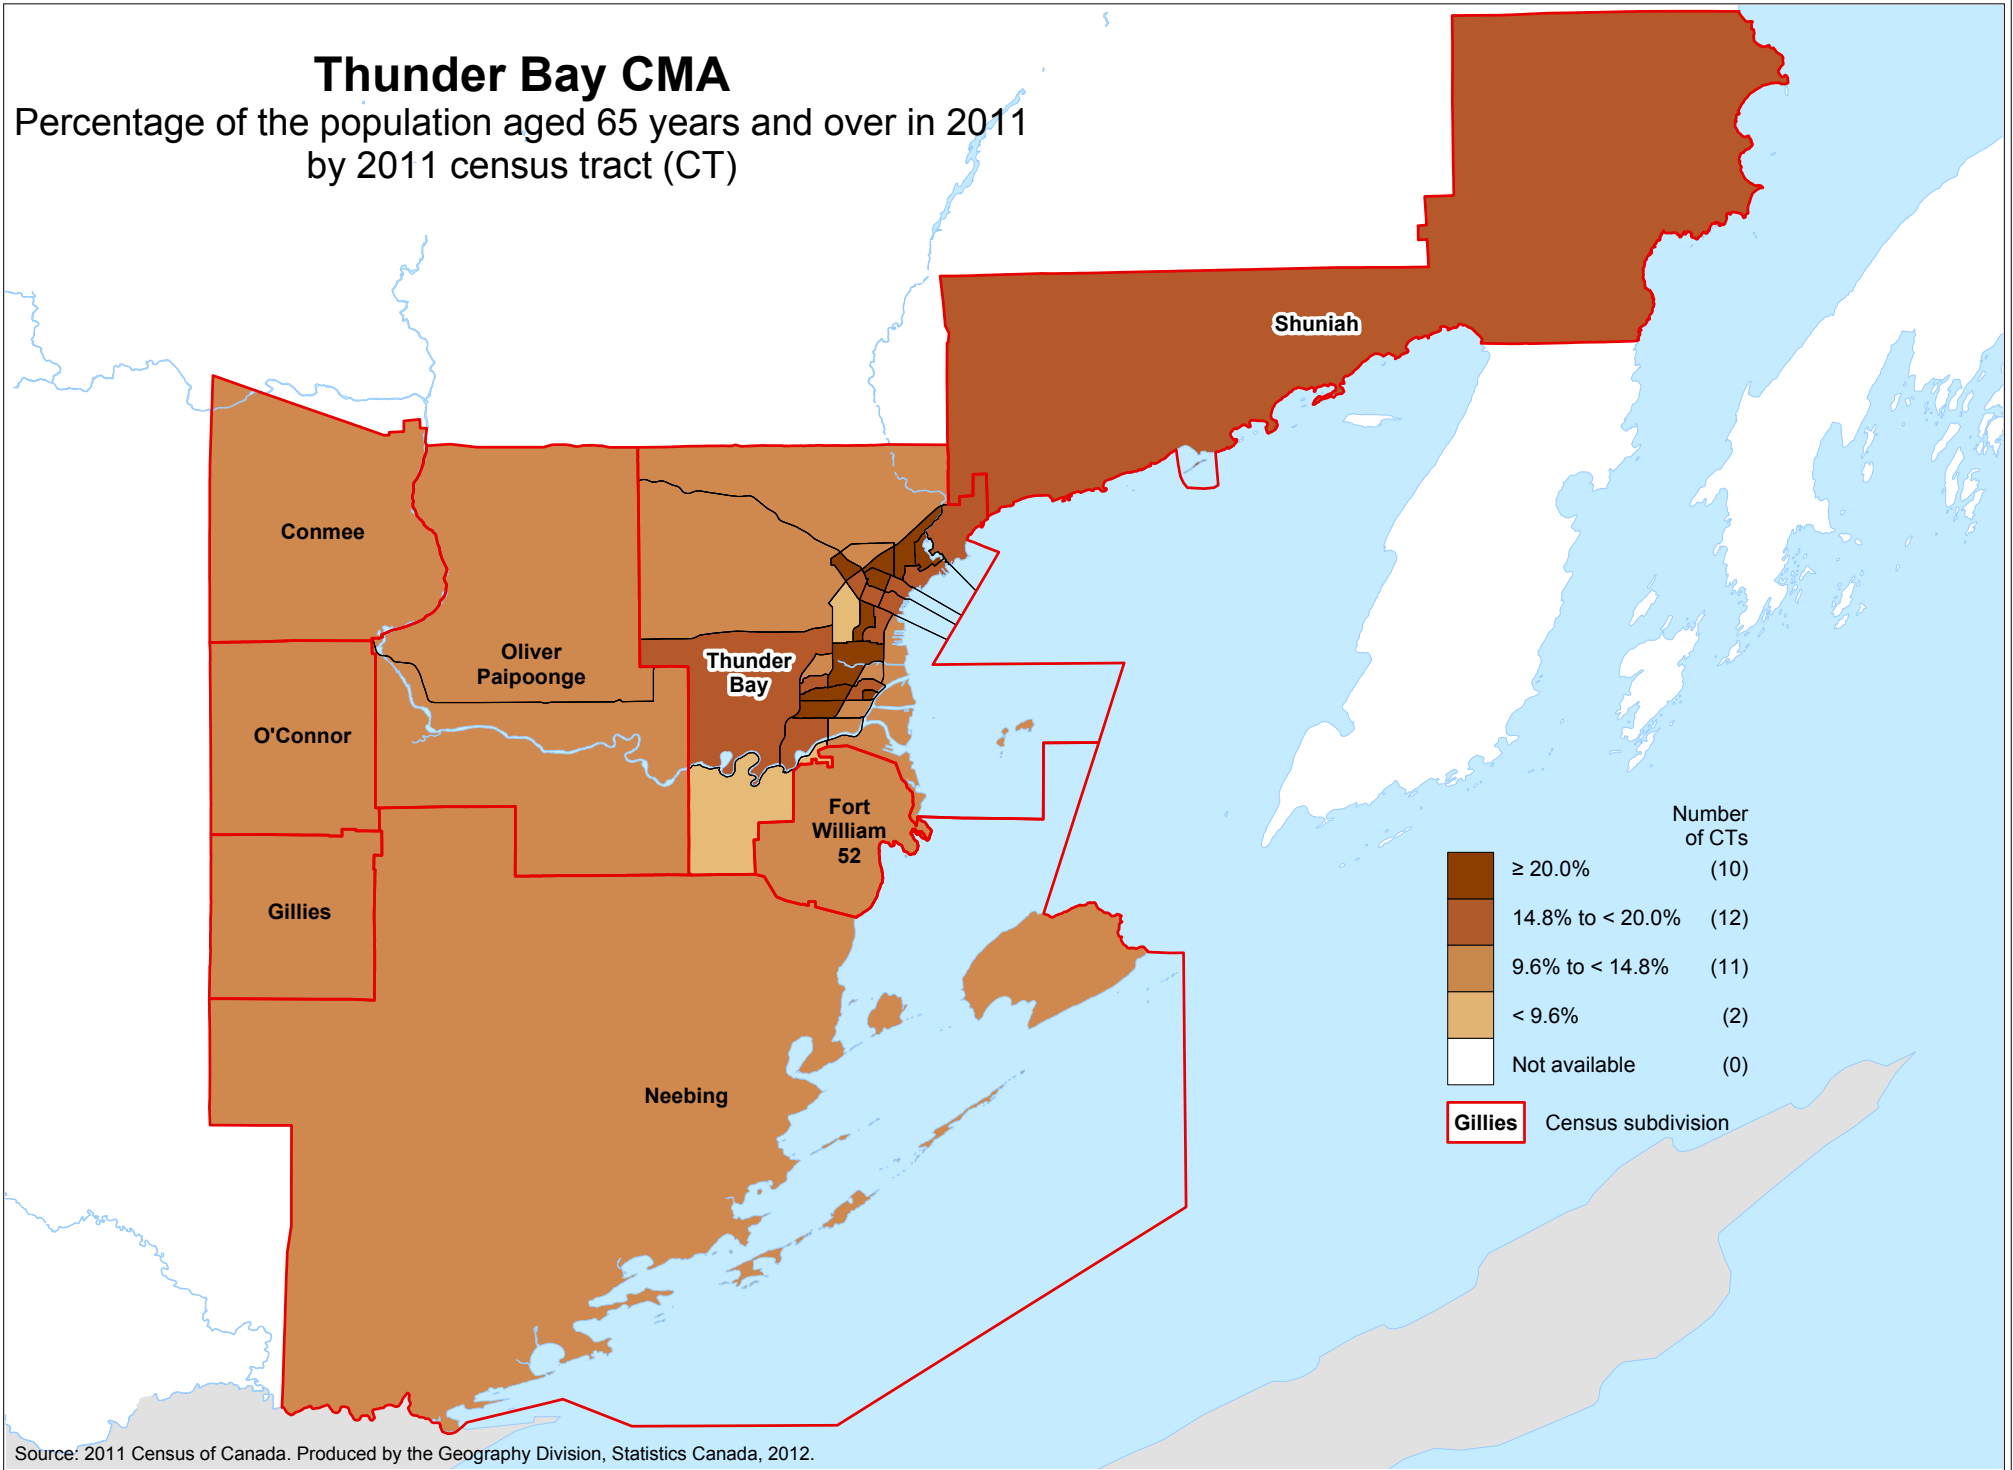

# Thunder Bay CMA

Percentage of the population aged 65 years and over in 2011  
by 2011 census tract (CT)

Source: 2011 Census of Canada. Produced by the Geography Division, Statistics Canada, 2012.