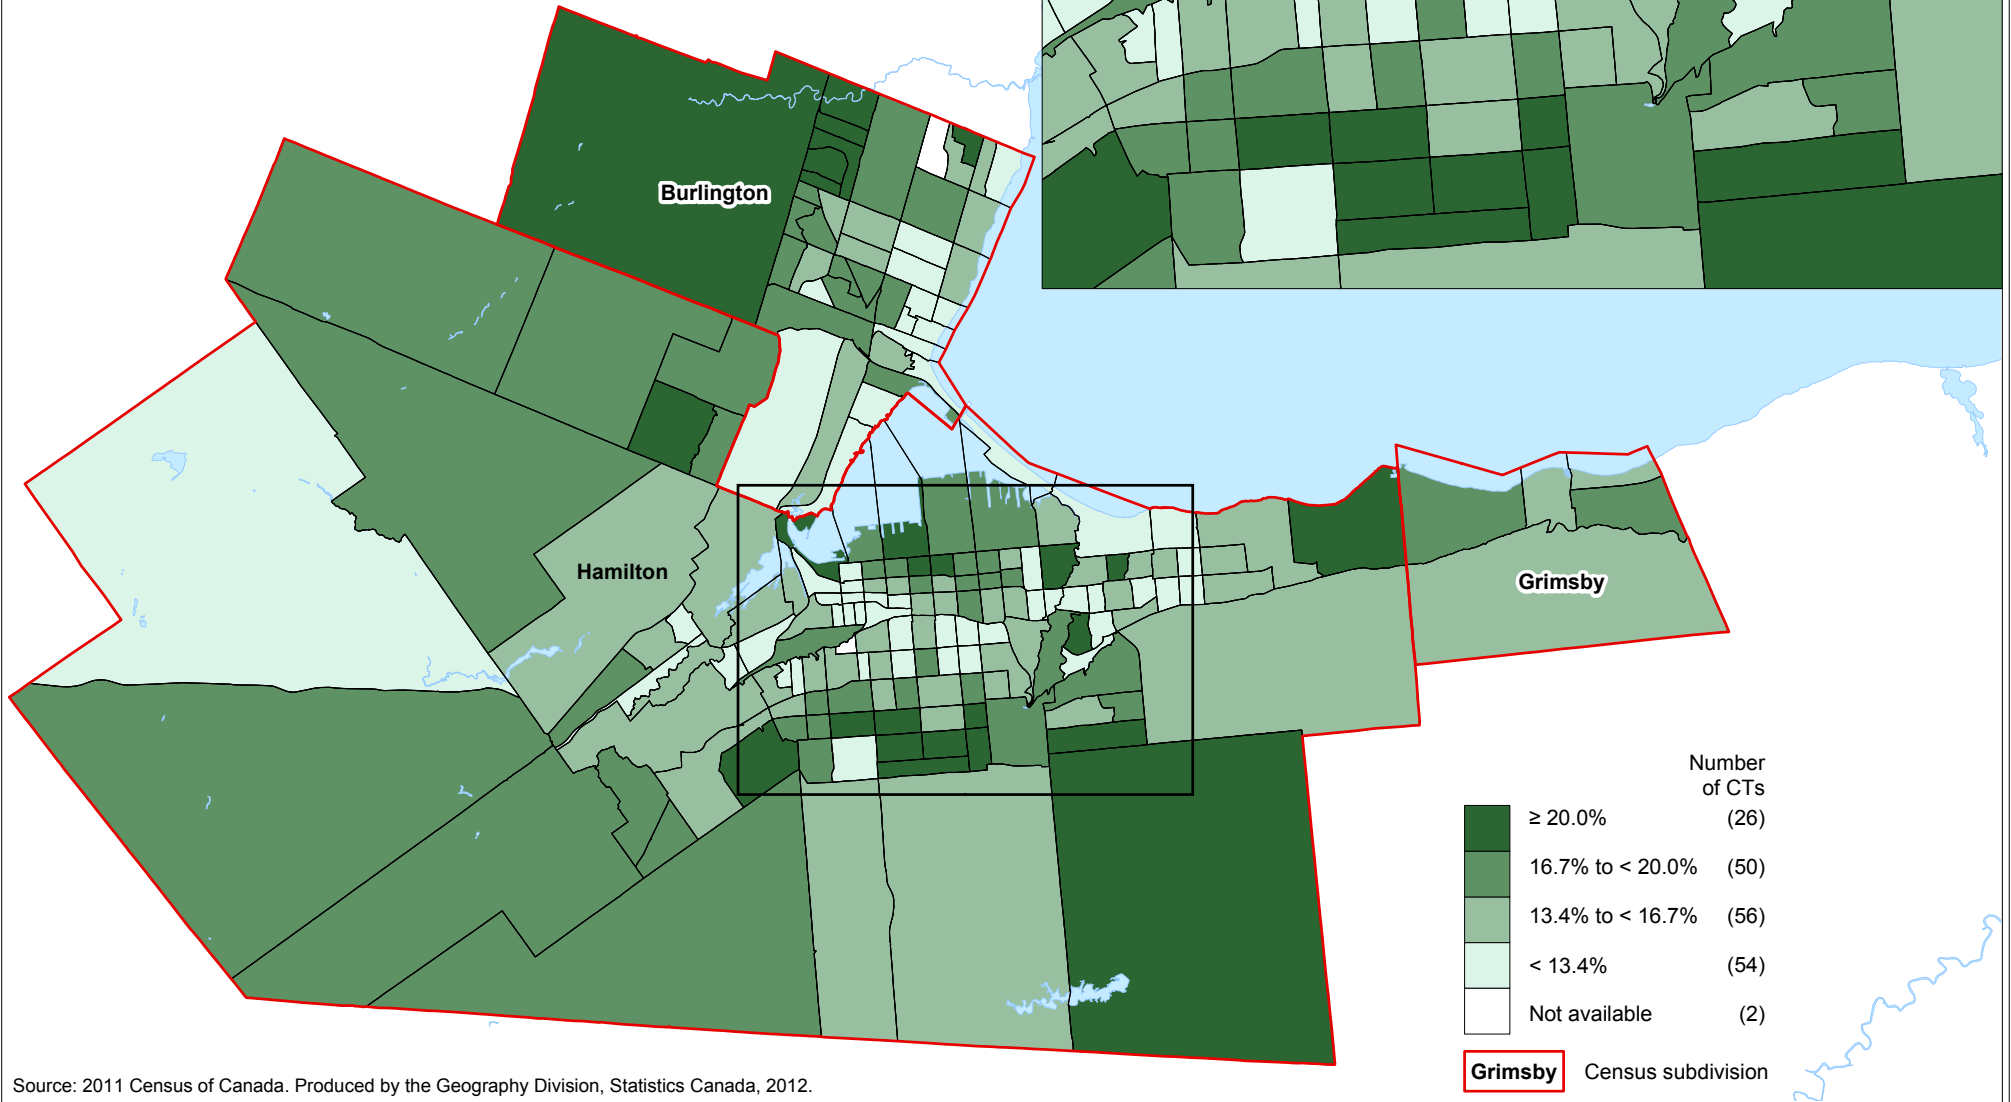

# Hamilton CMA

Percentage of the population aged 0 to 14 years in 2011 by 2011 census tract (CT)

Source: 2011 Census of Canada. Produced by the Geography Division, Statistics Canada, 2012.