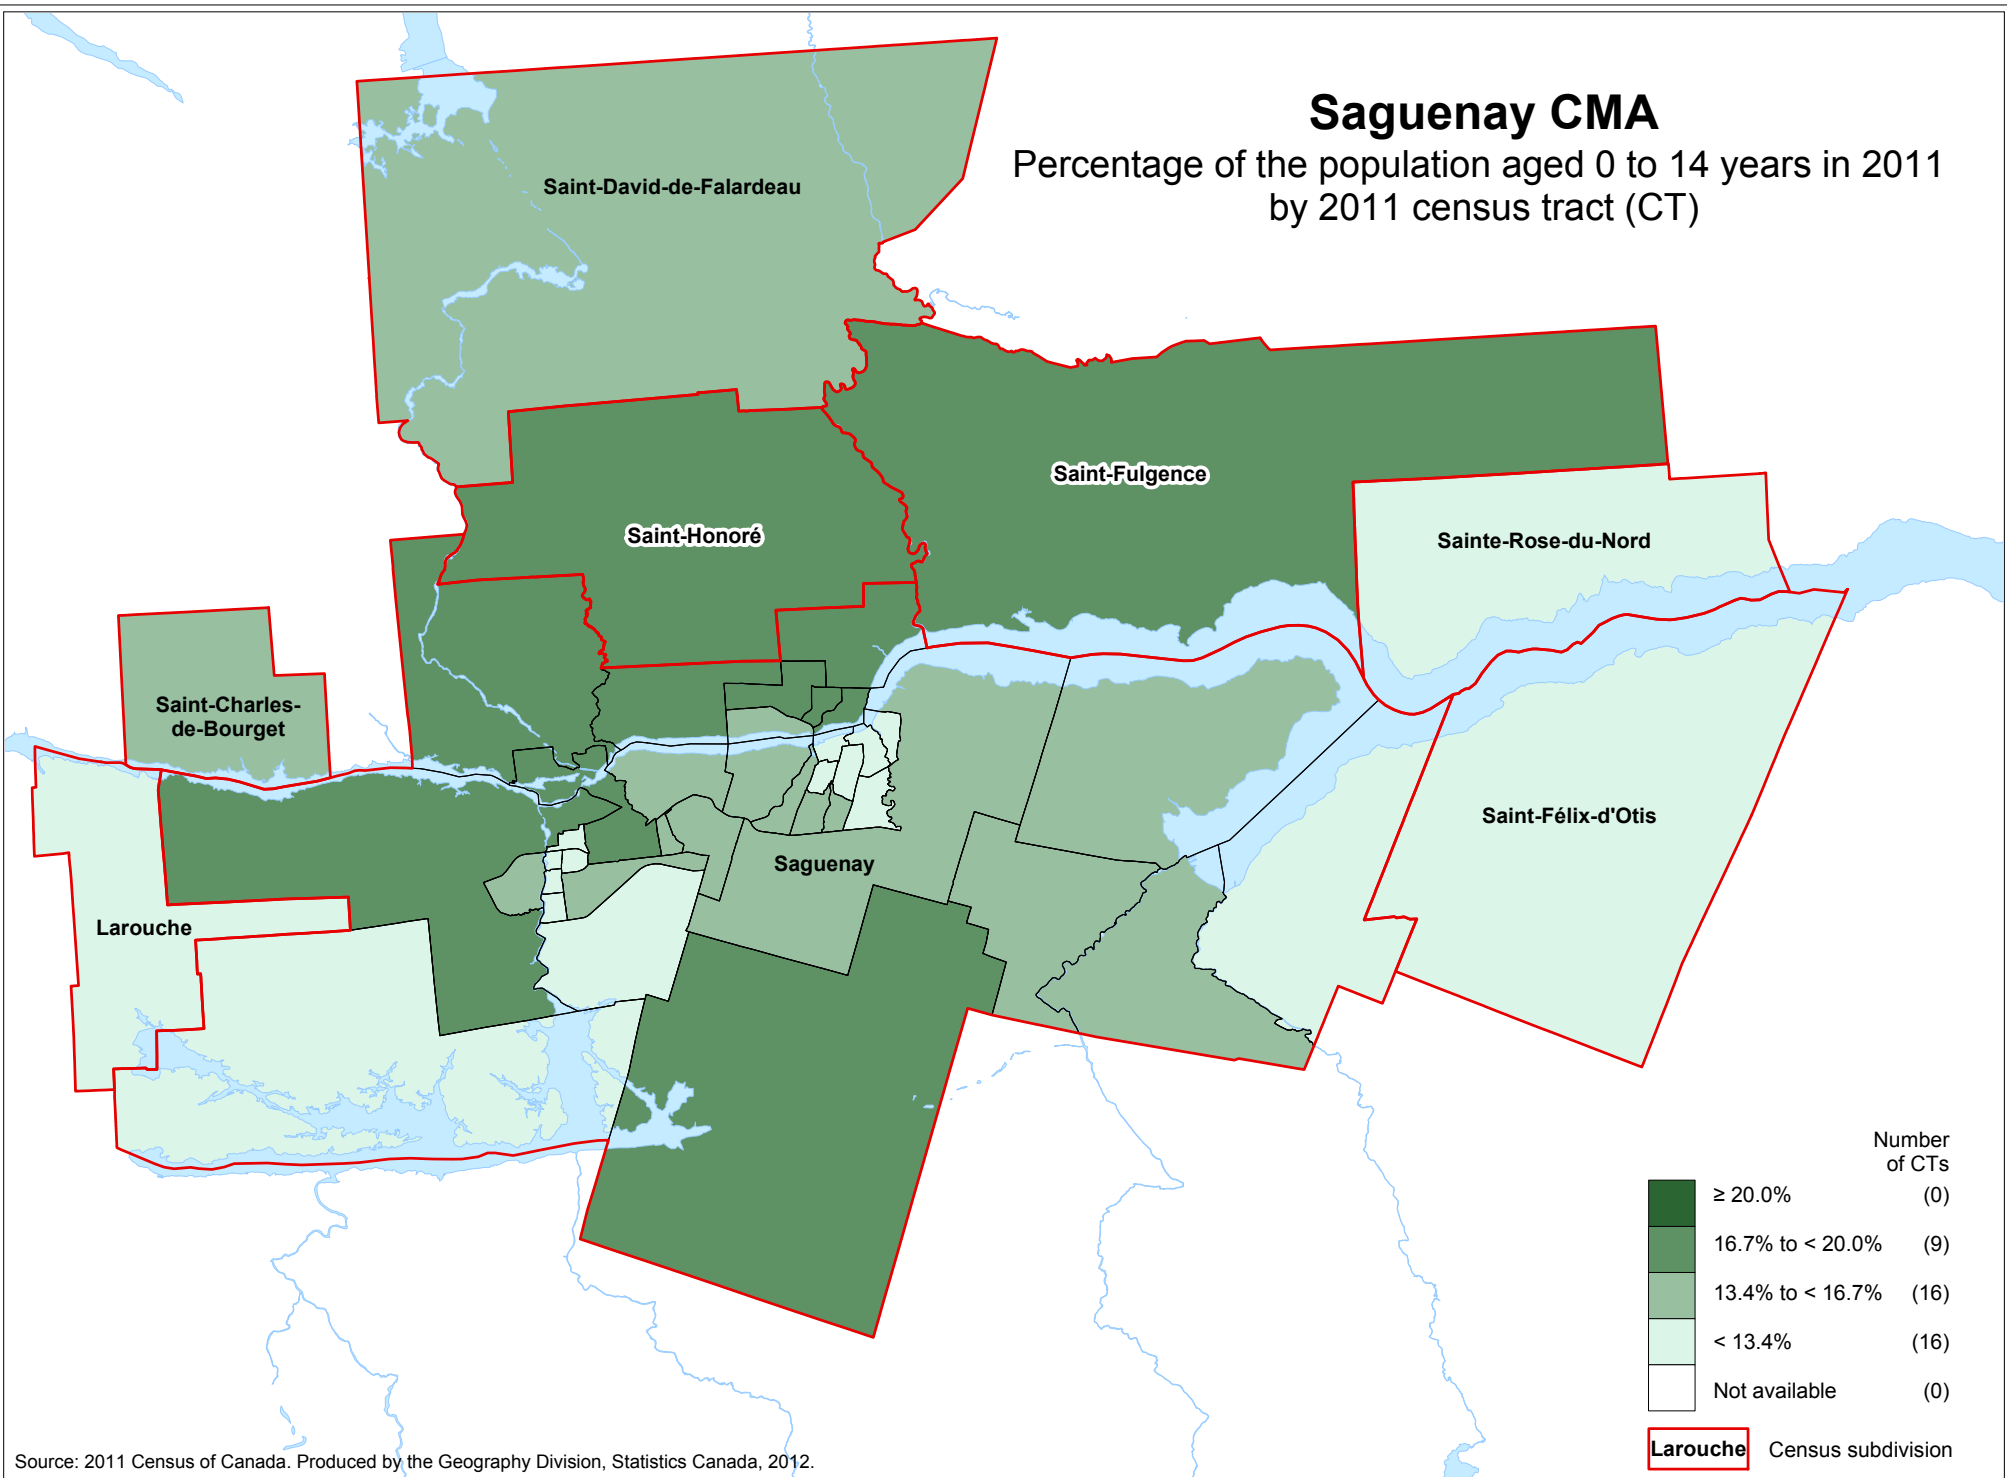

Saguenay CMA

Percentage of the population aged 0 to 14 years in 2011
by 2011 census tract (CT)

Source: 2011 Census of Canada. Produced by the Geography Division, Statistics Canada, 2012.