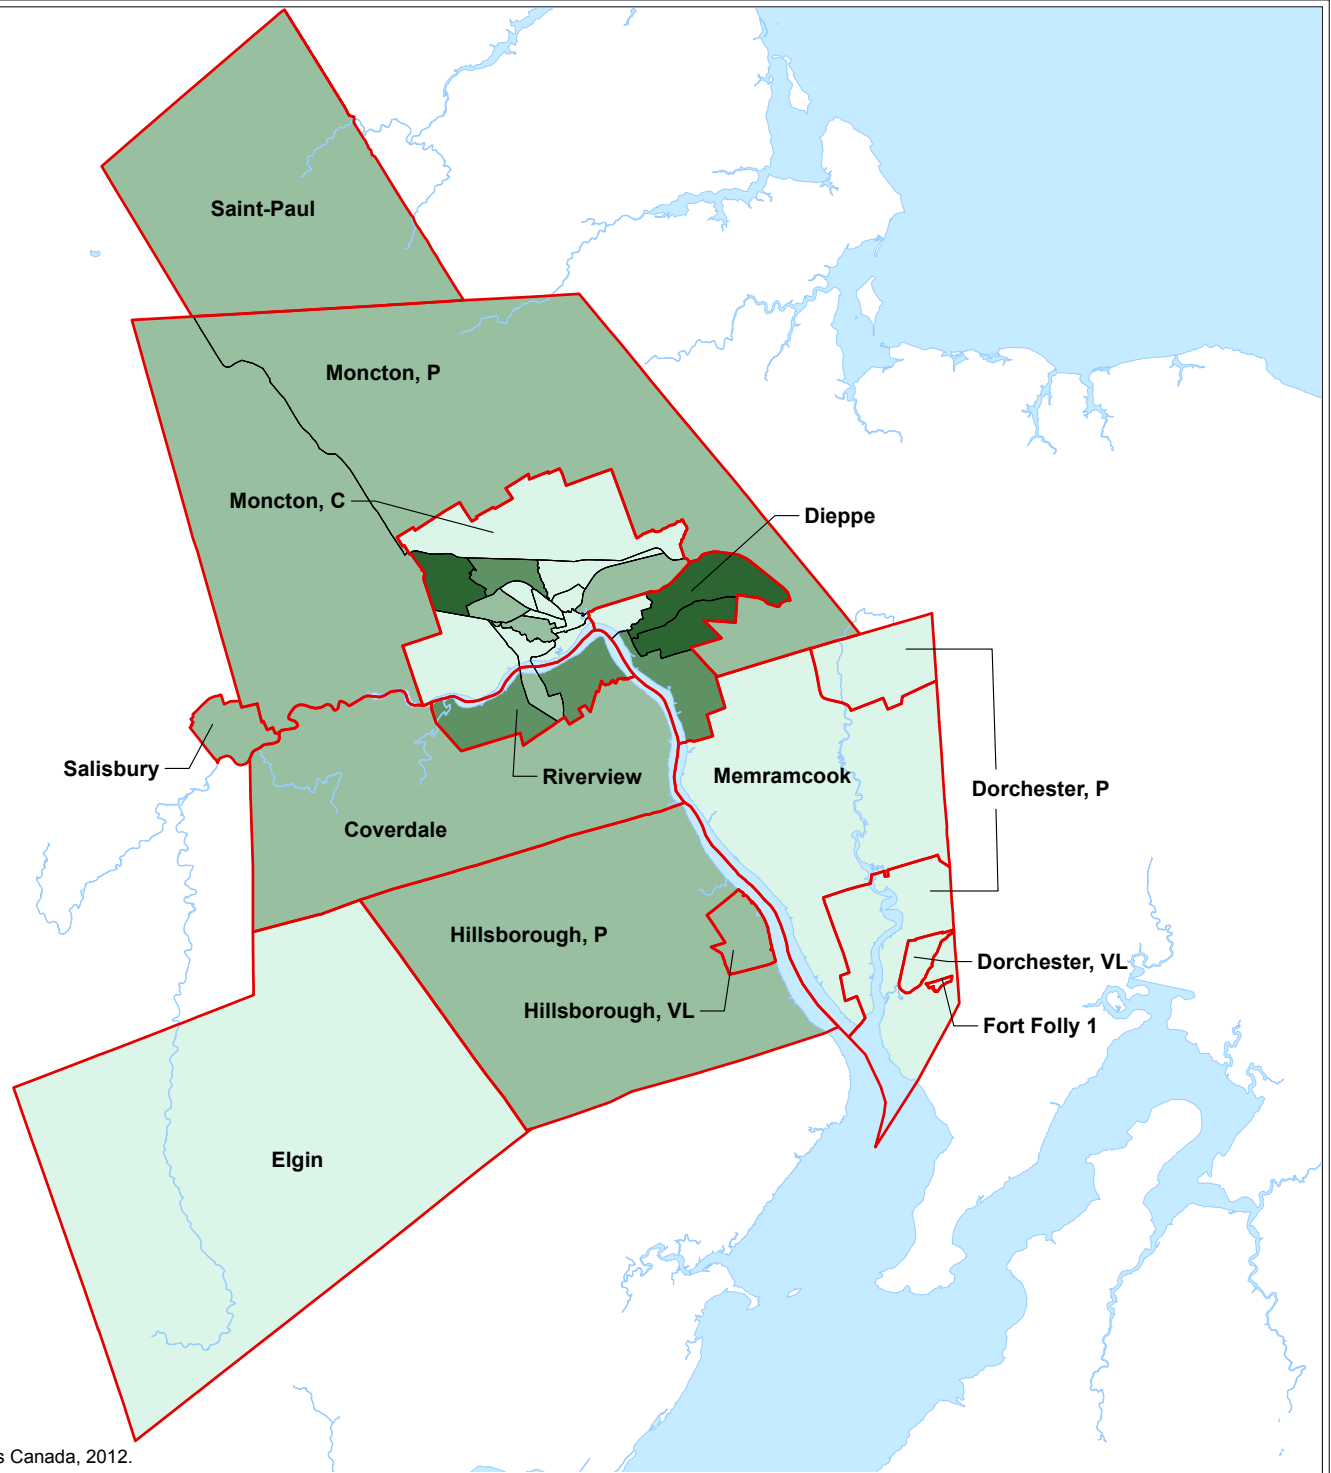

# Moncton CMA

Percentage of the population aged 0 to 14 years in 2011 by 2011 census tract (CT)

Source: 2011 Census of Canada. Produced by the Geography Division, Statistics Canada, 2012.