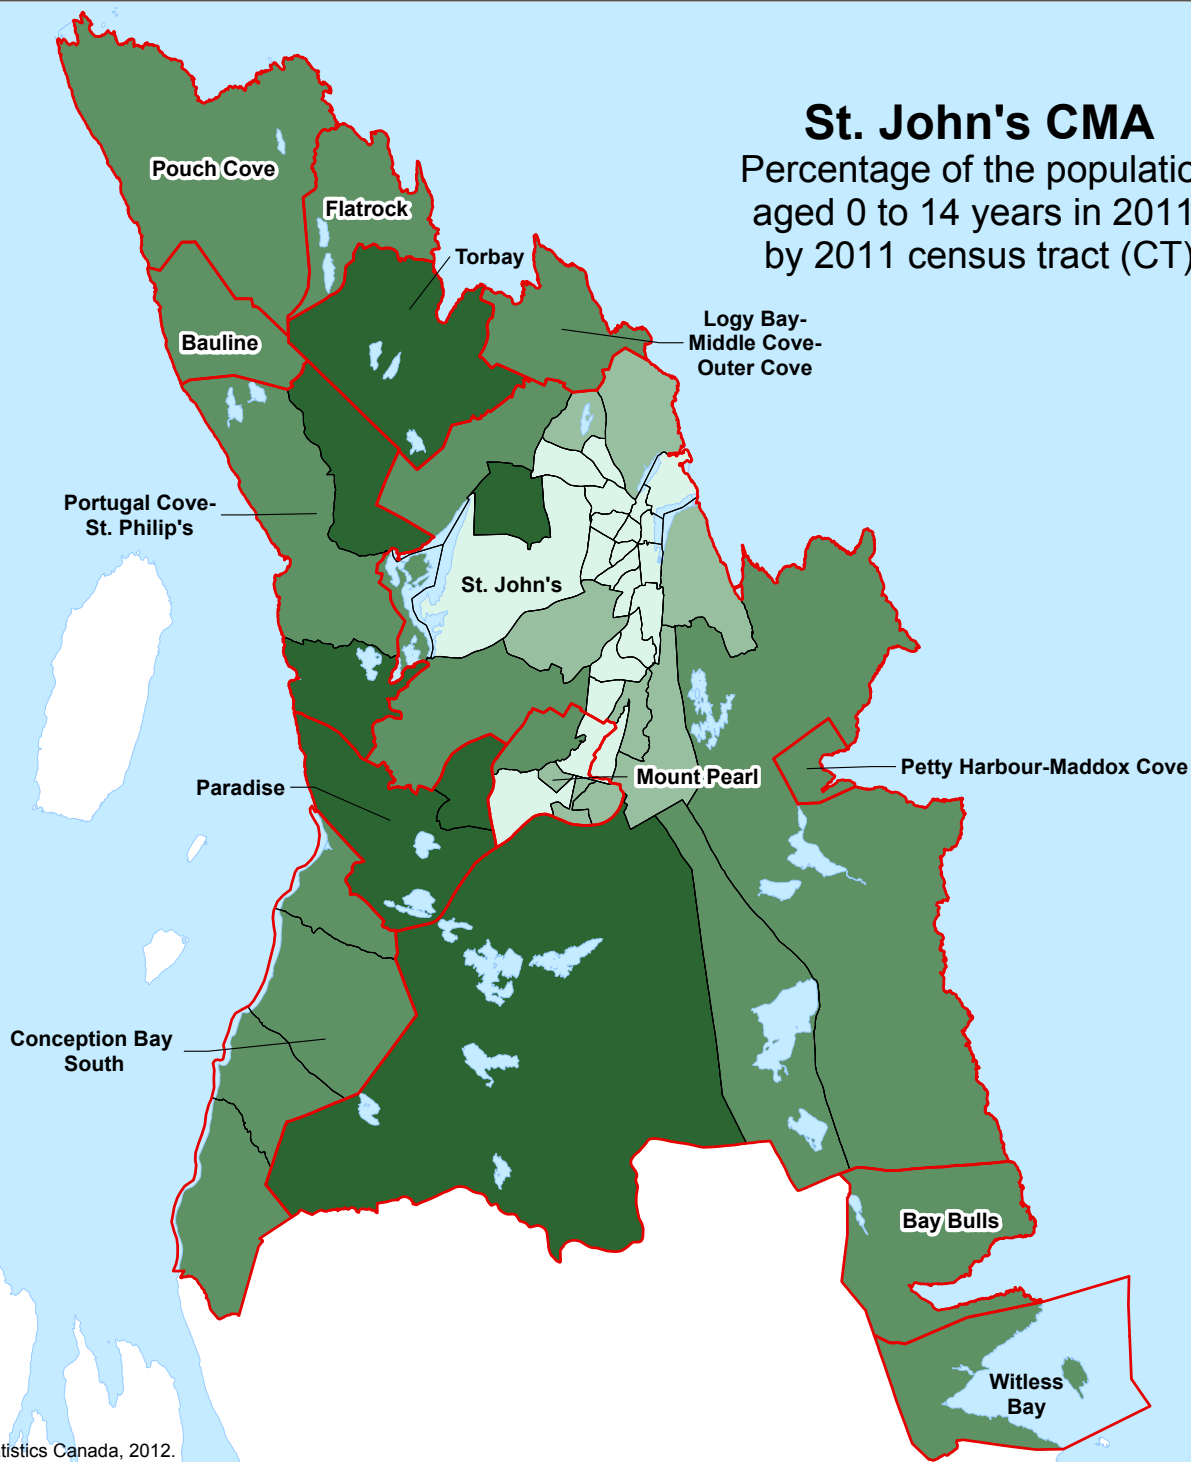

St. John's CMA

Percentage of the population aged 0 to 14 years in 2011 by 2011 census tract (CT)

Source: 2011 Census of Canada. Produced by the Geography Division, Statistics Canada, 2012.